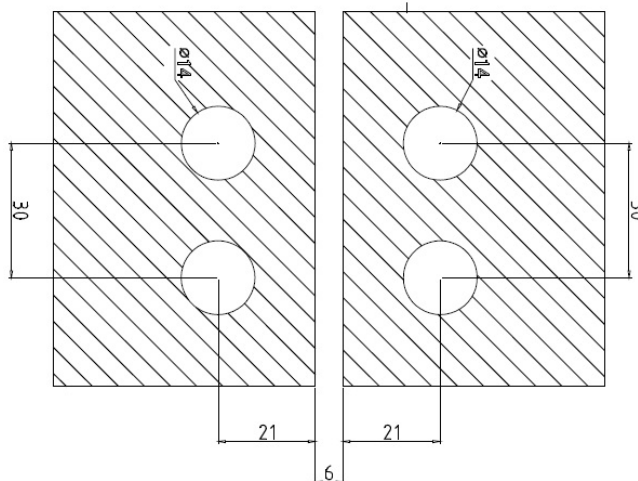

PRODUCT SHEET

Description:

Glass Door Hinge "Sofia", Glass/Glass, 180DG, 6mm Glass Thickness, Drilling Required $\varnothing 14$ mm, Rectangular Shape, Brass, Material

Item number:

15.23.050-0

Units	Box	Carton	HS Code	Barcode
Pcs.	1	20	8302100090	
				5704866059343